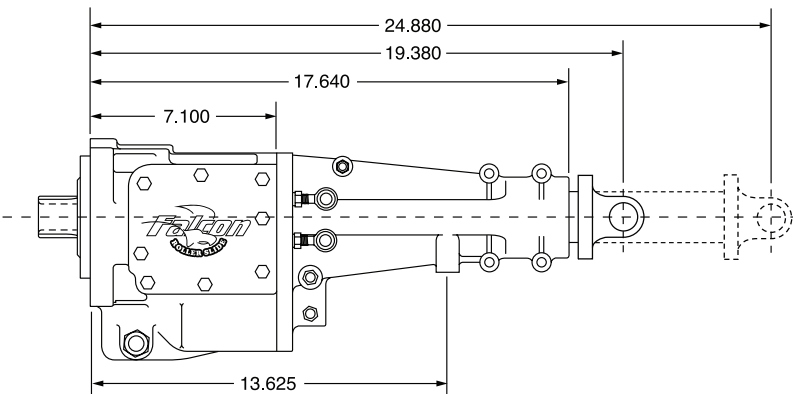

ROLLER SLIDE

Use ATF
TYPE-F
or equivalent

Falcon Roller Slide Exploded View