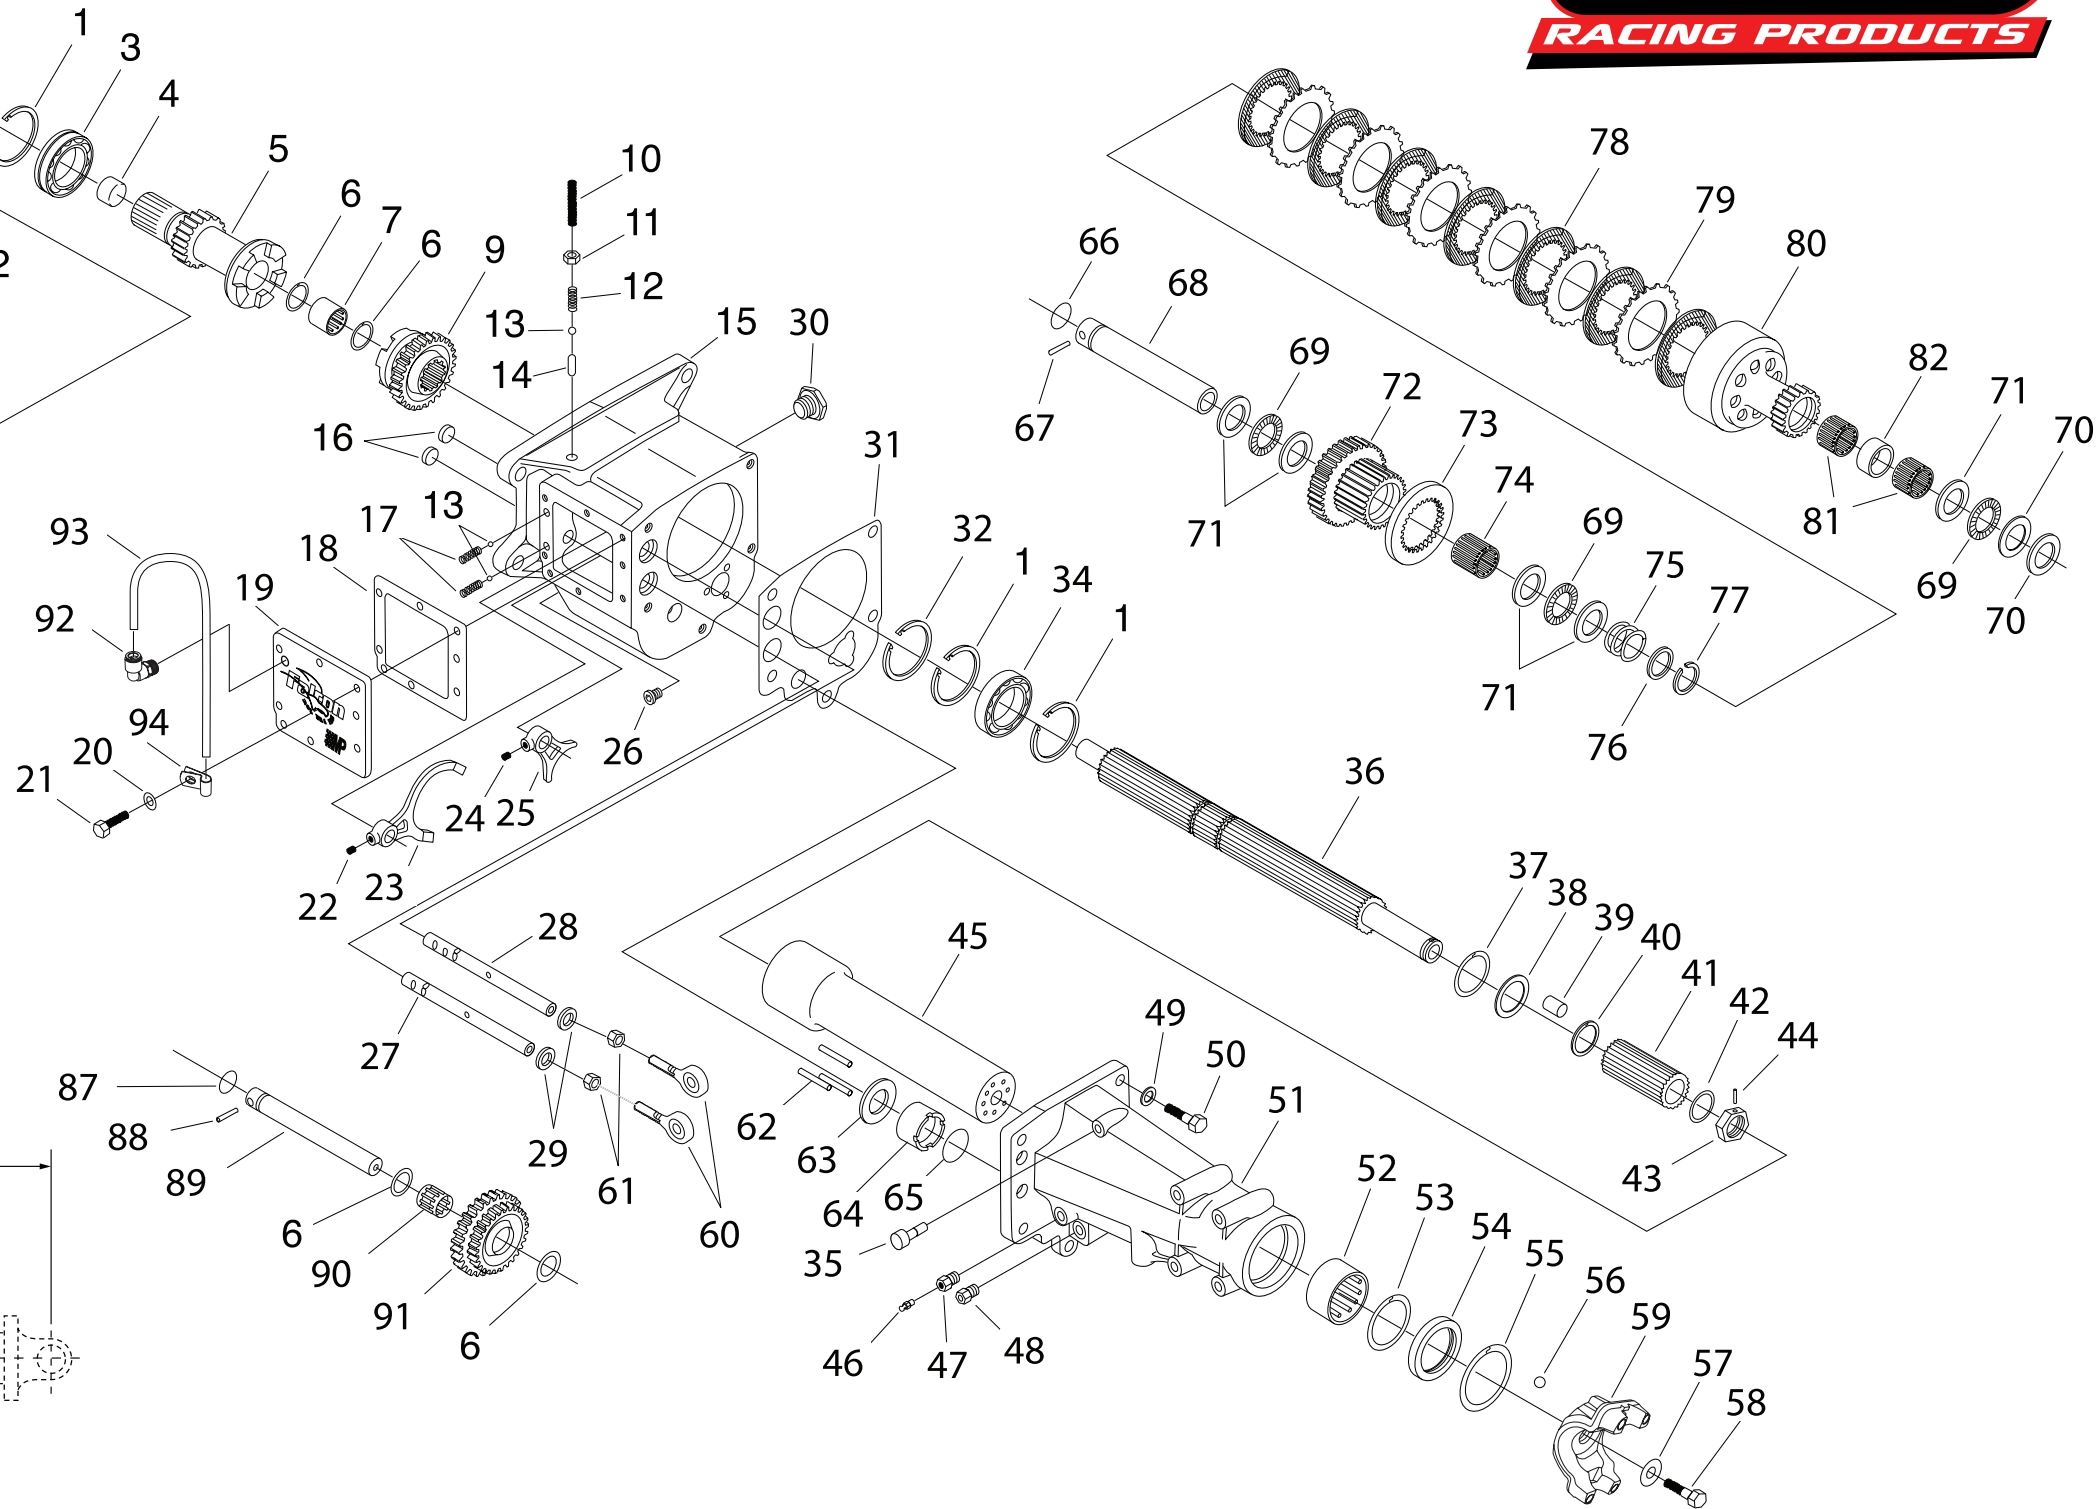

ROLLER SLIDE

Use ATF
TYPE-F
or equivalent

Falcon Roller Slide Exploded View