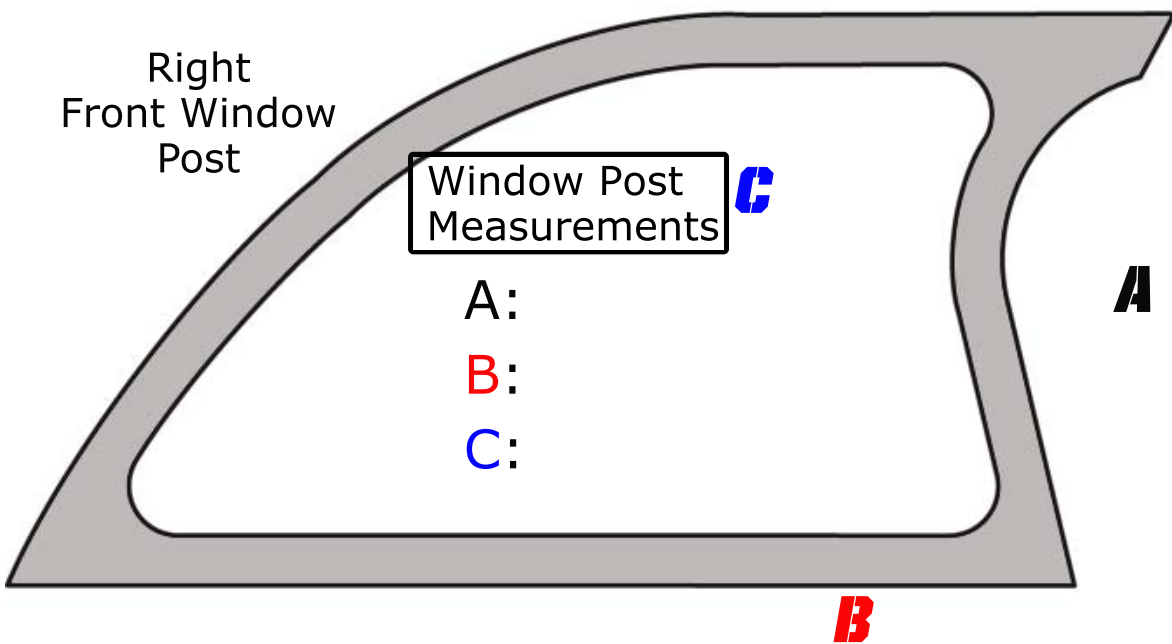

# PPM CUSTOM SAIL PANEL SPECS

Fabrication Notes

\*All panels are .080 aluminum with no braces