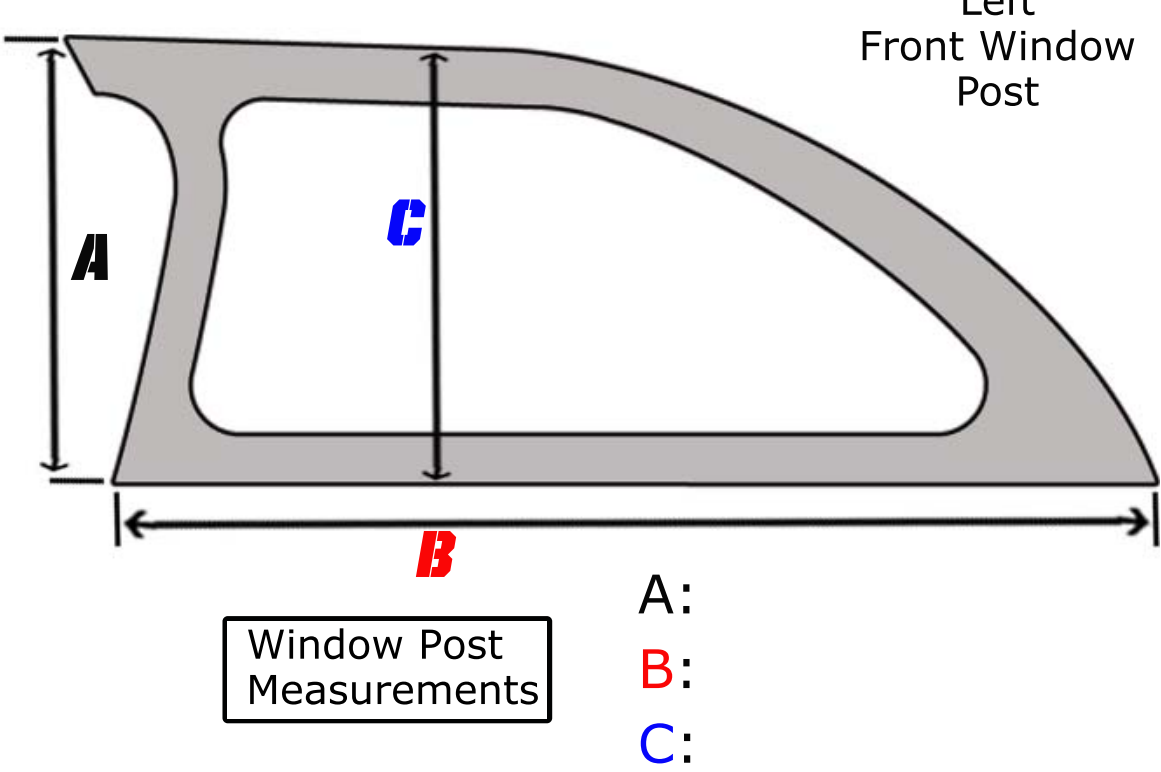

# PPM CUSTOM SAIL PANEL SPECS

Fabrication Notes

\*All panels are .080 aluminum with no braces