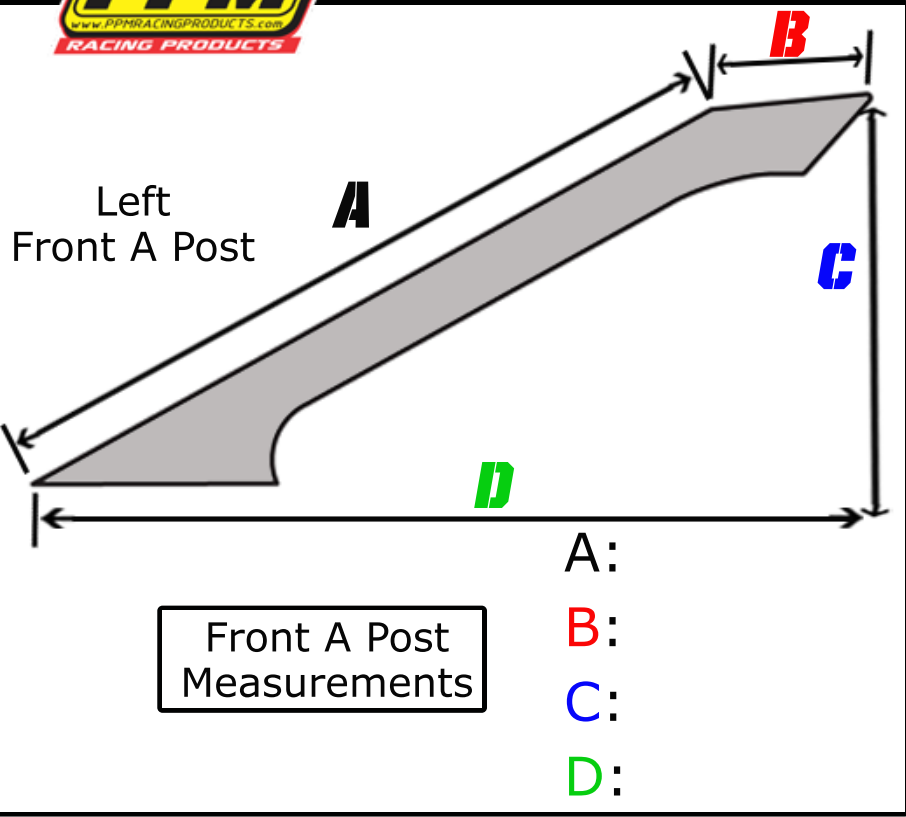

# PPM CUSTOM SAIL PANEL SPECS

Fabrication Notes

\*All panels are .080 aluminum with no braces