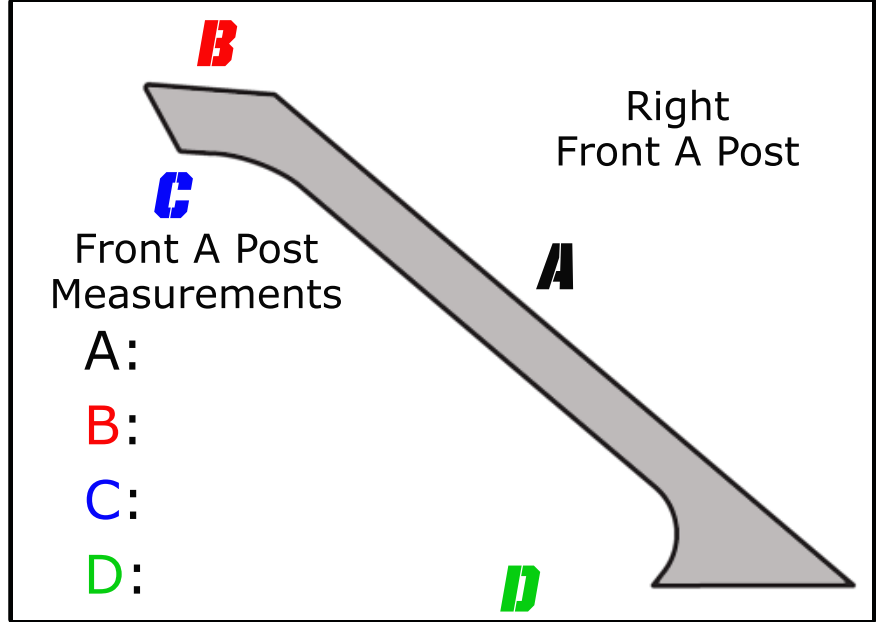

# PPM CUSTOM SAIL PANEL SPECS

Fabrication Notes

\*All panels are .080 aluminum with no braces